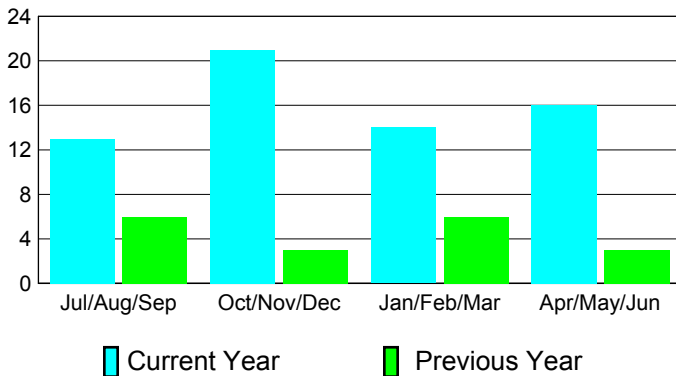

2010-2011 GMT Reports for District (or Undistricted) **District 325 B**

GMT: **SANGEETA JATIA**

Location: **NEPAL**

GMT CA: **6**

CLUBS

**Club Results
2010-2011**

**Clubs
2009-2010**

| Month | New Club Goal | Actual New Clubs | Actual Dropped Clubs | Gain/Loss of Clubs | Gain/Loss of Clubs |
|---------------|---------------|------------------|----------------------|--------------------|--------------------|
| Jul/Aug/Sep | 10 | 13 | 0 | 13 | 6 |
| Oct/Nov/Dec | 7 | 21 | 0 | 21 | 3 |
| Jan/Feb/Mar | 6 | 14 | 0 | 14 | 6 |
| Apr/May/June | 2 | 17 | -1 | 16 | 3 |
| Totals | 25 | 65 | -1 | 64 | 18 |

Club Results 2010-2011

Goal, New, Dropped, Gain/Loss

Comparison of Club Gain/Loss

Current Year Compared to the Previous Year

YTD Status Quo Clubs 2010-2011

Status Quo Clubs Compared to Status Quo Members

MEMBERSHIP