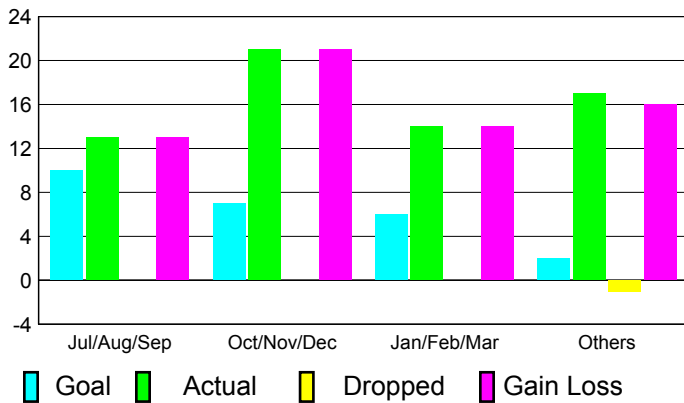

2010-2011 GMT Reports for District (or Undistricted) **District 325 B**

GMT: **SANGEETA JATIA**

Location: **NEPAL**

GMT CA: **6**

CLUBS

**Club Results
2010-2011**

**Clubs
2009-2010**

| Month | New Club Goal | Actual New Clubs | Actual Dropped Clubs | Gain/Loss of Clubs | Gain/Loss of Clubs |
|---------------|---------------|------------------|----------------------|--------------------|--------------------|
| Jul/Aug/Sep | 10 | 13 | 0 | 13 | 6 |
| Oct/Nov/Dec | 7 | 21 | 0 | 21 | 3 |
| Jan/Feb/Mar | 6 | 14 | 0 | 14 | 6 |
| Apr/May/June | 2 | 17 | -1 | 16 | 3 |
| Totals | 25 | 65 | -1 | 64 | 18 |

Club Results 2010-2011

Goal, New, Dropped, Gain/Loss

Comparison of Club Gain/Loss

Current Year Compared to the Previous Year

YTD Status Quo Clubs 2010-2011

Status Quo Clubs Compared to Status Quo Members

MEMBERSHIP