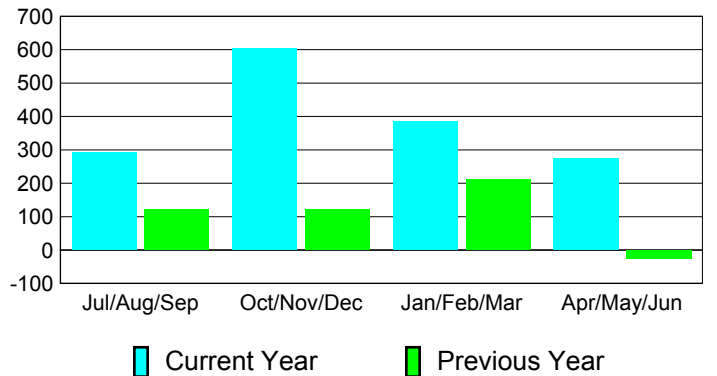

**Membership Results
2010-2011**

**Membership
2009-2010**

| Month | Net Memb Goal | Actual New Memb | Actual Dropped Memb | Gain/Loss of Memb | Gain/Loss of Memb |
|---------------|---------------|-----------------|---------------------|-------------------|-------------------|
| Jul/Aug/Sep | 285 | 468 | -176 | 292 | 122 |
| Oct/Nov/Dec | 205 | 691 | -88 | 603 | 121 |
| Jan/Feb/Mar | 152 | 508 | -123 | 385 | 211 |
| Apr/May/June | 35 | 480 | -207 | 273 | -27 |
| Totals | 677 | 2147 | -594 | 1553 | 427 |

Membership Results 2010-2011

Goal, New, Dropped, Gain/Loss

Comparison of Membership Gain/Loss

Current Year Compared to the Previous Year

Gender Comparison 2010-2011

Jul/Aug/Sep

Oct/Nov/Dec

Jan/Feb/Mar

Apr/May/June

Male

Female