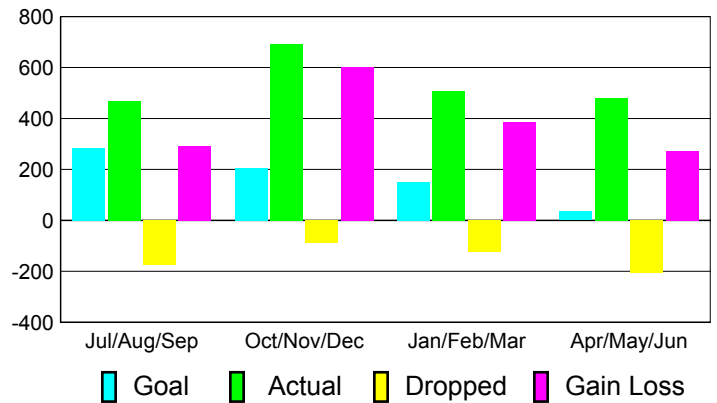

Membership Results 2010-2011

Goal, New, Dropped, Gain/Loss

Comparison of Membership Gain/Loss

Current Year Compared to the Previous Year